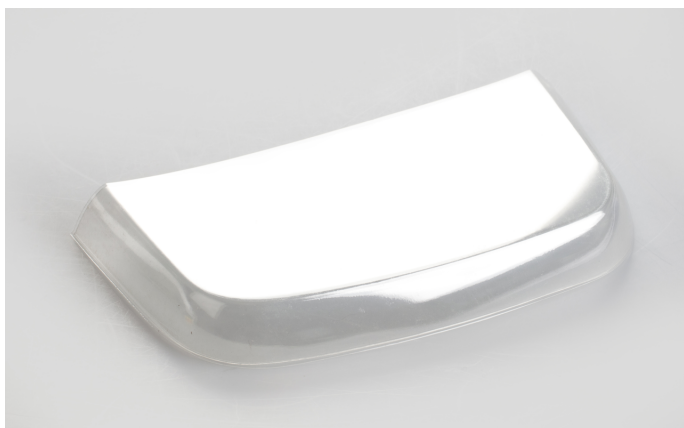

KERN EWJ-A04S05

Protective working cover, scope of delivery: 5 items

Category

Brand	KERN
Product category	Balance
Product group	Protective working cover

Packing & Shipping

Readability force [d] (N)	1 d
Dimensions packaging (W×D×H)	250×250×250 mm
Net weight	0,02 kg
Shipping method	Parcel service
Net weight approx.	0,05 kg
Gross weight approx.	0,10 kg
Shipping weight	3,1 kg