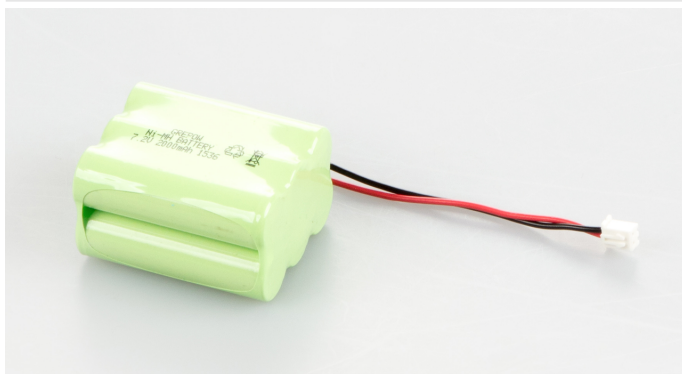

KERN FOB-A08

Operating time up to 30 h, charging time approx. 14 h, for models with weighing plate size W×D 215×215 mm

Category

Brand	KERN
Product category	Balance
Product group	Rechargeable battery

Measuring System

Linearity	±
-----------	---

Power Supply

Supplied power supply	Accu
Battery	no battery
Battery / accumulator type	NiMH
Battery connection	Plug-in terminals

Packing & Shipping

Readability force [d] (N)	1 d
Dimensions packaging (W×D×H)	85×115×35 mm
Net weight	0,1632 kg
Shipping method	Parcel service
Net weight approx.	0,20 kg
Gross weight approx.	0,25 kg
Shipping weight	0,21 kg