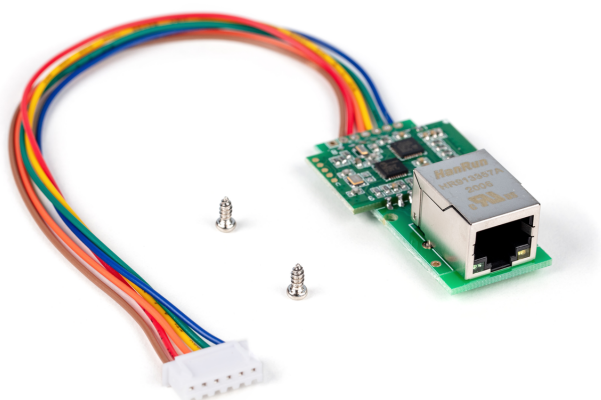

KERN KDP-A02

Ethernet module

Category

Brand	KERN
Product category	Balance
Product group	Interface module

Environmental conditions

Humidity of environment [Max]	80 %
Ambient temperature [Min]	5 °C
Ambient temperature [Max]	35 °C
Storage temperature [Min]	-10 °C
Storage temperature [Max]	40 °C