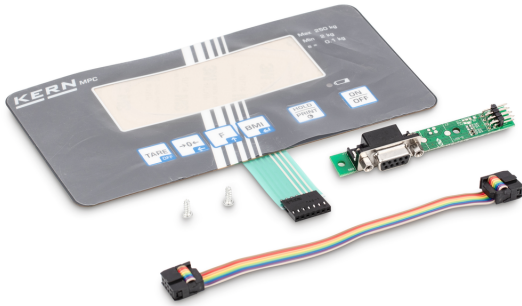

KERN MPC-A01

RS-232 data interface, must be ordered at purchase

Category

Brand	KERN
Product category	Balance
Product group	Interface module

Functions

Memory function	no
Interfaces	RS-232 (optional, factory)