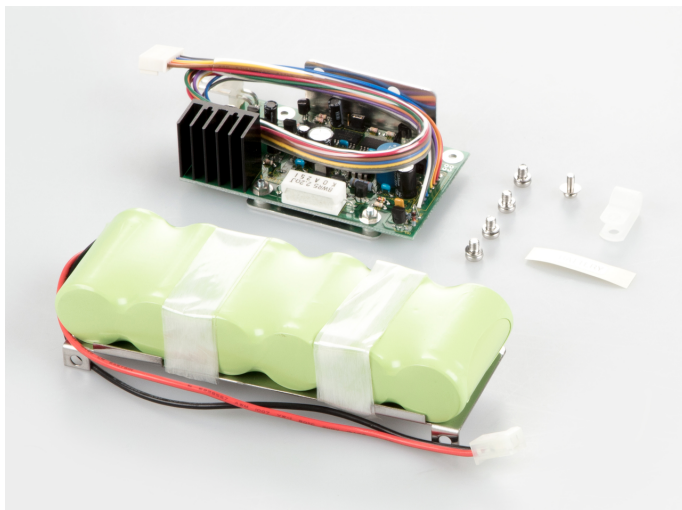

KERN PES-A01

Operating time up to 32 h, charging time approx. 15 h

Category

Brand	KERN
Product category	Balance
Product group	Rechargeable battery

Approval

CE mark	✓
---------	---

Power Supply

Battery / accumulator type	NiMH
Battery connection	Plug-in terminals