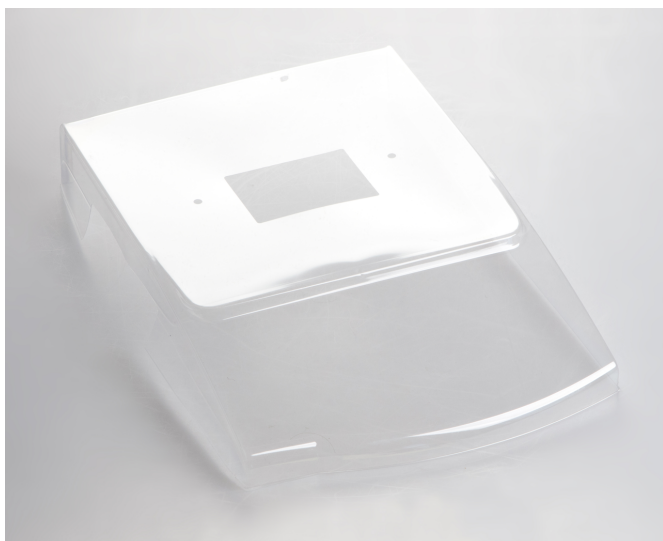

KERN PES-A04

Protective working cover over keyboard and housing

Category

Brand	KERN
Product category	Balance
Product group	Protective working cover

Construction

Material	plastic
----------	---------

Packing & Shipping

Readability force [d] (N)	1 d
Dimensions packaging (W×D×H)	200×170×80 mm
Net weight	0,004 kg
Shipping method	Parcel service
Net weight approx.	0,05 kg
Gross weight approx.	0,05 kg
Shipping weight	0,5 kg