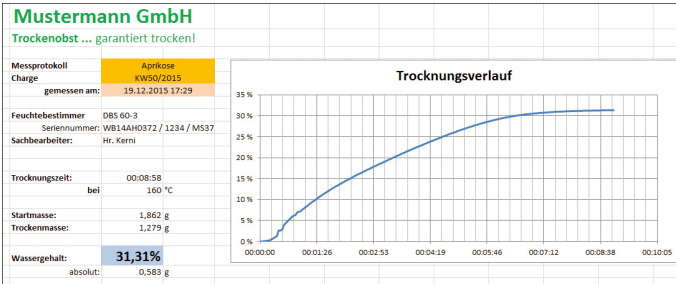

KERN SCD-4.0-DL

Flexible recording or transfer of measurements, particularly to Microsoft® Excel or Access

Category

Brand	KERN
Product category	KERN Software
Product group	Data transfer software

Display

Languages of the user interface	German English French
---------------------------------	-----------------------

Packing & Shipping

Readability force [d] (N)	1 d
Shipping method	Parcel service
Net weight approx.	0,05 kg
Gross weight approx.	0,05 kg
Shipping weight	0,001 kg

Piktogramme

STANDARD