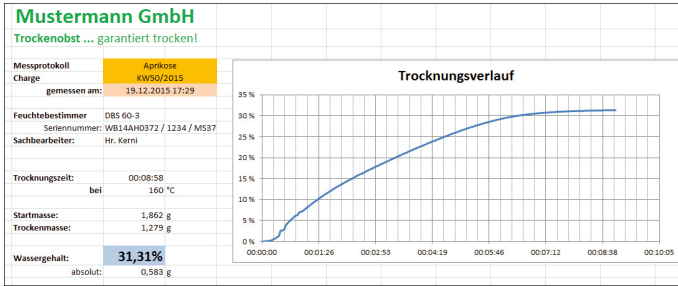

KERN SCD-4.0-KEY

Balance Connection Software

Category

Brand	KERN
Product category	KERN Software
Product group	Data transfer software

Packing & Shipping

Readability force [d] (N)	1 d
Shipping method	Parcel service
Dimensions packaging (W×D×H)	210×290×1 mm
Net weight approx.	0,05 kg
Gross weight approx.	0,05 kg
Shipping weight	0,1 kg

Piktogramme

STANDARD