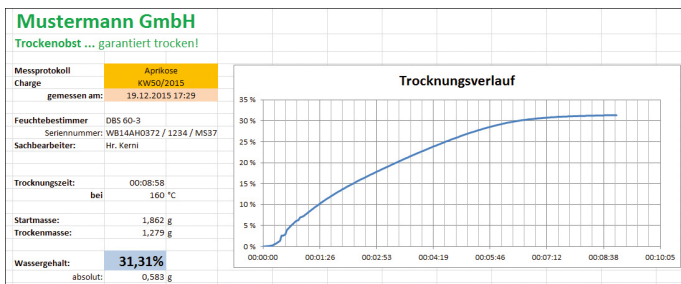

KERN SCD-4.0-PRO-DL

Balance Connection Software

Category

Brand	KERN
Product category	KERN Software
Product group	Data transfer software

Display

Languages of the user interface	German English French
---------------------------------	-----------------------

Packing & Shipping

Readability force [d] (N)	1 d
Shipping method	Parcel service
Net weight approx.	0,05 kg
Gross weight approx.	0,05 kg
Shipping weight	0,001 kg

Piktogramme

STANDARD