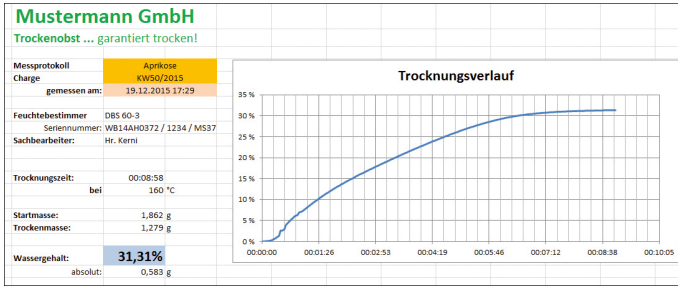

KERN SCD-4.0-PRO-KEY

Balance Connection Software

Category

Brand	KERN
Product category	KERN Software
Product group	Data transfer software

Packing & Shipping

Readability force [d] (N)	1 d
Shipping method	Parcel service
Dimensions packaging (W×D×H)	210×290×1 mm
Net weight approx.	0,05 kg
Gross weight approx.	0,05 kg
Shipping weight	0,1 kg

Piktogramme

STANDARD