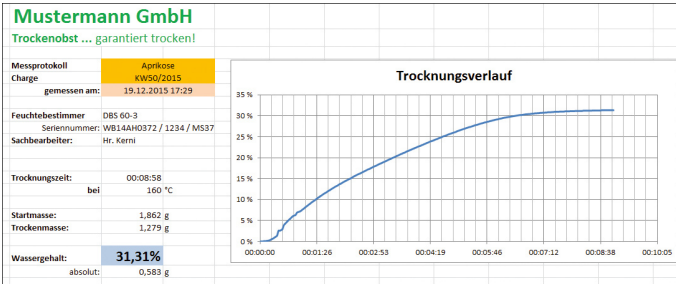

KERN SCD-4.0S05

Flexible recording or transfer of measurements, particularly to Microsoft® Excel or Access

Category

Brand	KERN
Product category	KERN Software
Product group	Data transfer software

Packing & Shipping

Readability force [d] (N)	1 d
Shipping method	Parcel service
Dimensions packaging (W×D×H)	230×333×60 mm
Net weight approx.	1,4 kg
Gross weight approx.	1,6 kg
Shipping weight	1,5 kg

Piktogramme

STANDARD