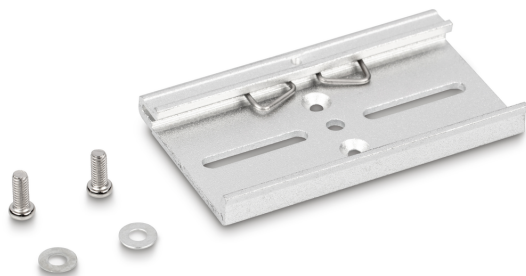

KERN YKV-A03

DIN rail mounting bracket for KERN YKV

Category

Brand	KERN
Product category	Balances
Product group	Bracket

Environmental conditions

Ambient temperature [Min]	-20 °C
Ambient temperature [Max]	40 °C