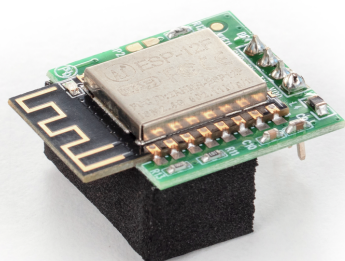

# KERN YMI-A01

WiFi data interface for wireless data transmission from balance to printer, PC or other peripheral devices, must be ordered at purchase

## Category

|                  |                  |
|------------------|------------------|
| Brand            | KERN             |
| Product category | Balance          |
| Product group    | Interface module |

## Construction

|                   |              |
|-------------------|--------------|
| Dimension (W×D×H) | 1500×5×60 mm |
| Material          | plastic      |