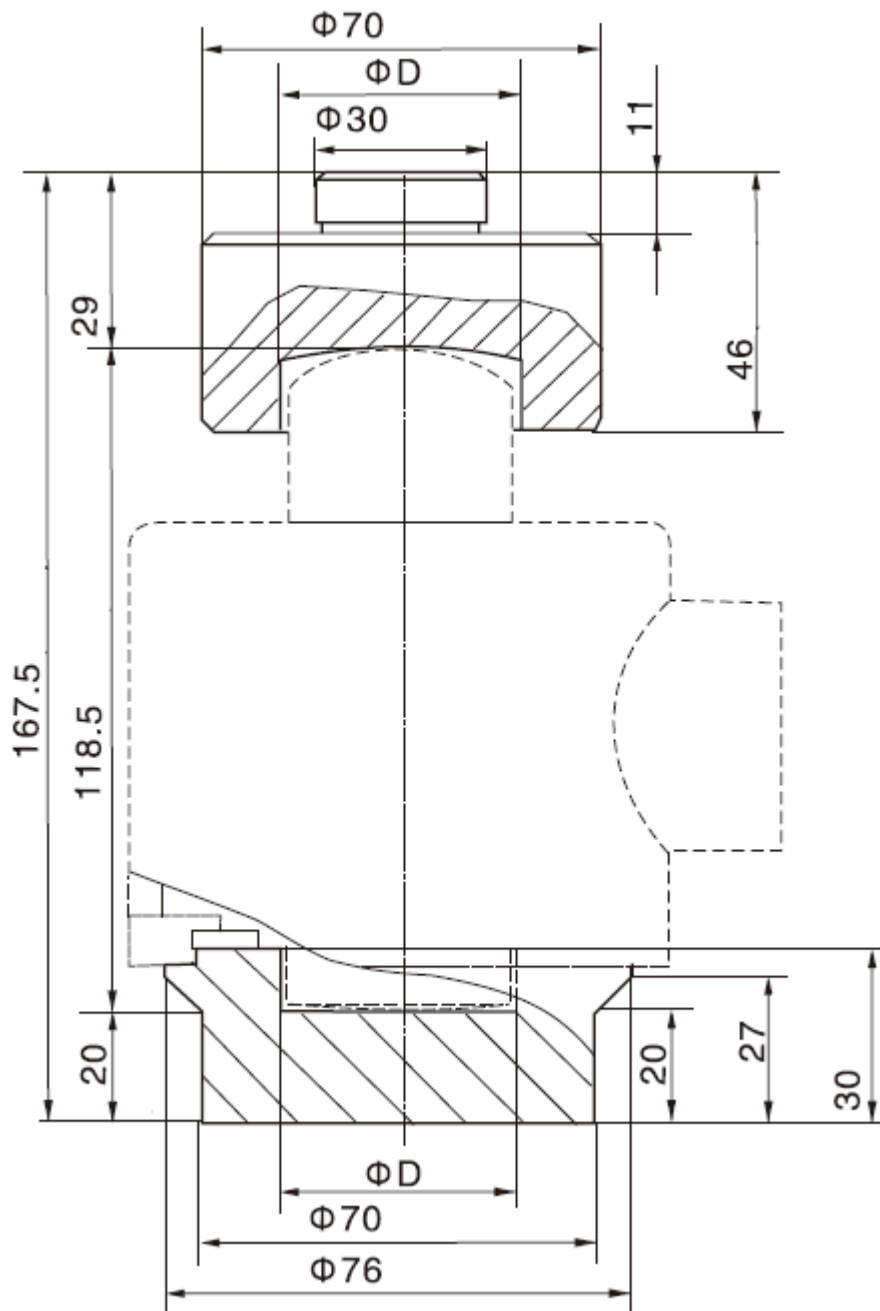

Illustration with measuring cell
CD P1 (not included)

PROFESSIONAL MEASURING

CE P10330-CE P10350-BA-e-1810

SAUTER CE P10330 / CE P10350

V. 1.0 01/2019

Data sheet rocker support

Summarize:

1	Short discription	3
2	Available Models.....	3
2.1	CE P10330	3
2.2	CE P10350	3
3	Before Use.....	3
4	Dimensions in mm.....	4
5	Certificate of Compliance.....	4

1 Short discription

Stainless steel rocker support vor measuring cell CD P1

2 Available Models

2.1 CE P10330

Suitable for measuring cell CD 10-3P1 und CD 20-3P1

2.2 CE P10350

Suitable for measuring cell CD 40-3P1 und CD 50-3P1

4 Dimensions in mm

Model	Dimension	ΦD
CE P10330		42
CE P10350		52

5 Certificate of Compliance

To have a look at the CE Declaration of Conformity, please click onto the following link:
<https://www.kern-sohn.com/shop/de/Downloads>