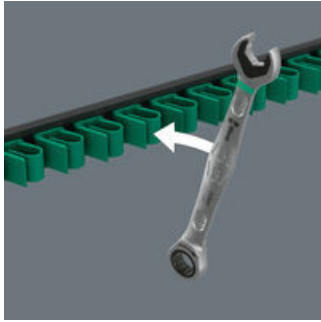

9610 Joker Magnetic rail, for up to 11 spanners, empty, 30 x 370 mm

Joker Accessories

EAN:	4013288228956	Size:	380x75x40 mm
Part number:	05136413001	Weight:	308 g
Article number:	9610	Country of origin:	TW
		Customs tariff number:	82041100

- With its strong magnet, the rail holds securely to metal surfaces. It can also be bolted to the wall.
- The clips hold the tools perfectly

Empty magnetic rail. For up to 11 Joker spanners. The clips ensure perfect hold and easy access to the tools. With its strong magnet, the rail holds securely to metal surfaces. It can also be bolted to the wall.

9610 Joker Magnetic rail, for up to 11 spanners, empty, 30 x 370 mm

Joker Accessories

Secure tool holding

The high-quality aluminium magnetic rail offers space for up to 11 spanners. The clamping springs hold the tools securely.

Held by magnetic force

With its strong magnet, the rail can be attached securely to metal surfaces.

Screw mounting

The rail can also be bolted to the wall.

Further versions in this product family:

05136413001	30.0	370.0
-------------	------	-------