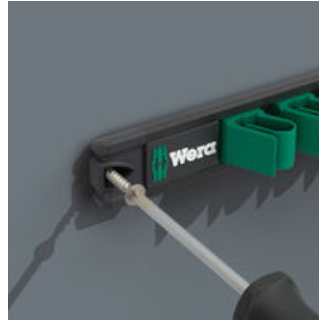

9610 Joker Magnetic rail, for up to 11 spanners, empty, 30 x 370 mm

Joker Accessories

EAN:	4013288228956	Size:	380x75x40 mm
Part number:	05136413001	Weight:	308 g
Article number:	9610	Country of origin:	TW
		Customs tariff number:	82041100

- With its strong magnet, the rail holds securely to metal surfaces. It can also be bolted to the wall.
- The clips hold the tools perfectly

Empty magnetic rail. For up to 11 Joker spanners. The clips ensure perfect hold and easy access to the tools. With its strong magnet, the rail holds securely to metal surfaces. It can also be bolted to the wall.

9610 Joker Magnetic rail, for up to 11 spanners, empty, 30 x 370 mm

Joker Accessories

Secure tool holding

The high-quality aluminium magnetic rail offers space for up to 11 spanners. The clamping springs hold the tools securely.

Held by magnetic force

With its strong magnet, the rail can be attached securely to metal surfaces.

Screw mounting

The rail can also be bolted to the wall.

Further versions in this product family:

05136413001	30.0	370.0
-------------	------	-------