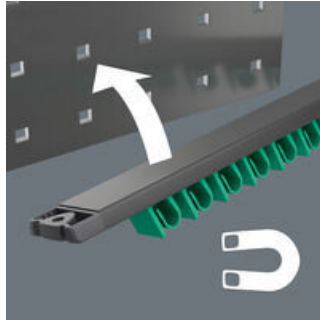

- With its strong magnet, the rail holds securely to metal surfaces. It can also be bolted to the wall.
- The clips hold the tools perfectly

Empty magnetic rail. For up to 11 Joker spanners. The clips ensure perfect hold and easy access to the tools. With its strong magnet, the rail holds securely to metal surfaces. It can also be bolted to the wall.

9610 Joker Magnetic rail, for up to 11 spanners, empty, 30 x 370 mm

Joker Accessories

Secure tool holding

The high-quality aluminium magnetic rail offers space for up to 11 spanners. The clamping springs hold the tools securely.

Held by magnetic force

With its strong magnet, the rail can be attached securely to metal surfaces.

Screw mounting

The rail can also be bolted to the wall.

Further versions in this product family:

05136413001	30.0	370.0
-------------	------	-------