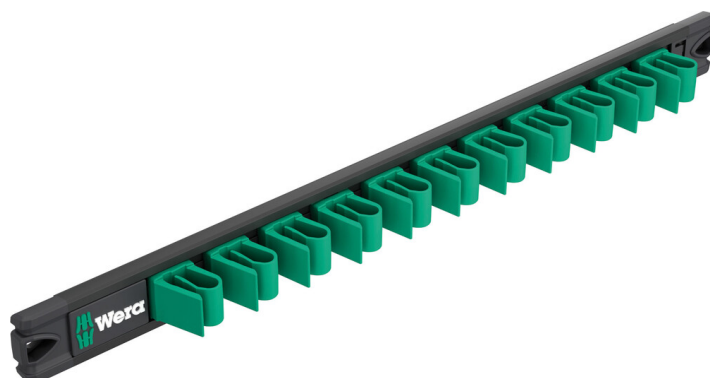

9610 Joker Magnetic rail, for up to 11 spanners, empty, 30 x 370 mm

Joker Accessories

EAN:	4013288228956	Size:	380x75x40 mm
Part number:	05136413001	Weight:	308 g
Article number:	9610	Country of origin:	TW
		Customs tariff number:	82041100

- With its strong magnet, the rail holds securely to metal surfaces. It can also be bolted to the wall.
- The clips hold the tools perfectly

Empty magnetic rail. For up to 11 Joker spanners. The clips ensure perfect hold and easy access to the tools. With its strong magnet, the rail holds securely to metal surfaces. It can also be bolted to the wall.

9610 Joker Magnetic rail, for up to 11 spanners, empty, 30 x 370 mm

Joker Accessories

Secure tool holding

The high-quality aluminium magnetic rail offers space for up to 11 spanners. The clamping springs hold the tools securely.

Held by magnetic force

With its strong magnet, the rail can be attached securely to metal surfaces.

Screw mounting

The rail can also be bolted to the wall.

Further versions in this product family:

05136413001	30.0	370.0
-------------	------	-------