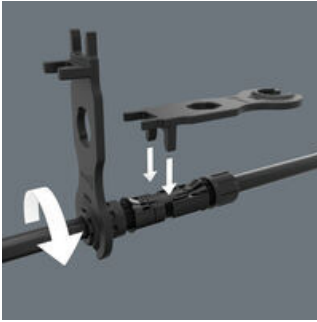

EAN:	4013288230461	Size:	116x45x18 mm
Part number:	05136700001	Weight:	37 g
Article number:	9108/2	Country of origin:	DE (05)
		Customs tariff number:	39174000

- 2x 9108 installation tools for MC4 solar connectors (Multi-Contact)
- For attaching and disconnecting MC4 connectors
- Glass fibre reinforced plastic

Set consisting of 2 installation tools for MC4 solar connectors (Multi-Contact).

Web link

https://products.wera.de/en/screwdrivers_accessories_9108_2.html

Wera - 9108/2
05136700001 - 4013288230461

Wera Werkzeuge GmbH
Korzter Straße 21-25
D-42349 Wuppertal
Tel: +49 (0)2 02 / 40 45-0
E-Mail: info@wera.de

Accessories

Installation tool for MC4 solar connectors

For tightening and loosening the cable connection and to release the locking of the plug connection.

Web link

https://products.wera.de/en/screwdrivers_accessories_9108_2.html

Wera - 9108/2

05136700001 - 4013288230461

9108/2 PV Set of installation tools for MC4 Solar connectors, 2 pieces

Accessories

Set contents:

9108 Installation tool for MC4 Solar connector, 115 mm

2x 115 mm

Web link