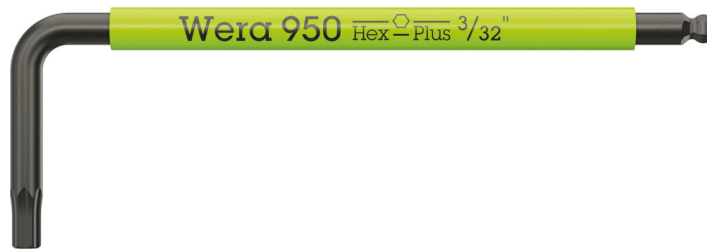

## L-Keys for Hexagon Socket Screws

<b>EAN:</b>	4013288230195	<b>Size:</b>	65x4x21 mm
<b>Part number:</b>	05022652001	<b>Weight:</b>	4 g
<b>Article number:</b>	950 SPKS Multicolour Imperial	<b>Country of origin:</b>	CZ
		<b>Customs tariff number:</b>	82041100

- Short version
- Imperial
- L-keys for hexagonal socket screws
- Hex-Plus allows socket head screws to live longer
- Colour coded, easy-to-grip plastic sleeve, even at low temperatures
- Hexagonal ballpoint on the long arm
- Wear-resistant size marking

High quality Wera L-keys with colour coded, convenient plastic sleeve. This means that the tool is quickly accessible and the ergonomic and pleasant handle is easy on the hands even at low temperatures. Hex-Plus L-keys provide larger contact surfaces on the screw head. The notching effect is thereby reduced to a minimum; the destruction of the screw head is almost eliminated. The ball on the long arm allows safe working even in difficult mounting positions. The BlackLaser surface treatment provides excellent surface protection, corrosion resistance and long life. Laser coated abrasion-resistant size markings on the L-keys for quick access.

L-Keys for Hexagon Socket Screws

L-keys with a thermoplastic sleeve

We questioned the classic L-key design, since all too often the screw head recess is rounded out, meaning screws can no longer be tightened or loosened - and so the user finds the L-key slipping out of the recess. Wera Hex-Plus tools have a larger contact surface in the screw head. The notching effects are reduced and thereby the deformation of the screws. At the same time, as much as 20 % more torque can be applied.