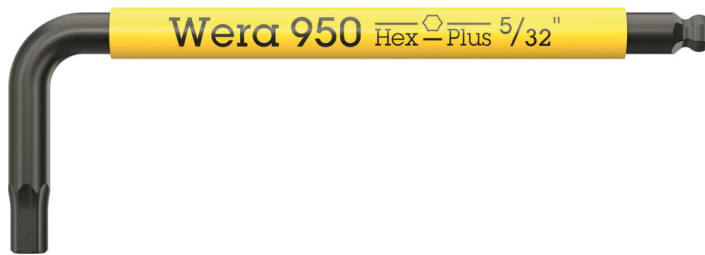

L-Keys for Hexagon Socket Screws

EAN:	4013288230232	Size:	85x6x29 mm
Part number:	05022654001	Weight:	0 g
Article number:	950 SPKS Multicolour Imperial	Country of origin:	CZ
		Customs tariff number:	82041100

- Short version
- Imperial
- L-keys for hexagonal socket screws
- Hex-Plus allows socket head screws to live longer
- Colour coded, easy-to-grip plastic sleeve, even at low temperatures
- Hexagonal ballpoint on the long arm
- Wear-resistant size marking

High quality Wera L-keys with colour coded, convenient plastic sleeve. This means that the tool is quickly accessible and the ergonomic and pleasant handle is easy on the hands even at low temperatures. Hex-Plus L-keys provide larger contact surfaces on the screw head. The notching effect is thereby reduced to a minimum; the destruction of the screw head is almost eliminated. The ball on the long arm allows safe working even in difficult mounting positions. The BlackLaser surface treatment provides excellent surface protection, corrosion resistance and long life. Laser coated abrasion-resistant size markings on the L-keys for quick access.

L-Keys for Hexagon Socket Screws

L-keys with a thermoplastic sleeve

We questioned the classic L-key design, since all too often the screw head recess is rounded out, meaning screws can no longer be tightened or loosened - and so the user finds the L-key slipping out of the recess. Wera Hex-Plus tools have a larger contact surface in the screw head. The notching effects are reduced and thereby the deformation of the screws. At the same time, as much as 20 % more torque can be applied.