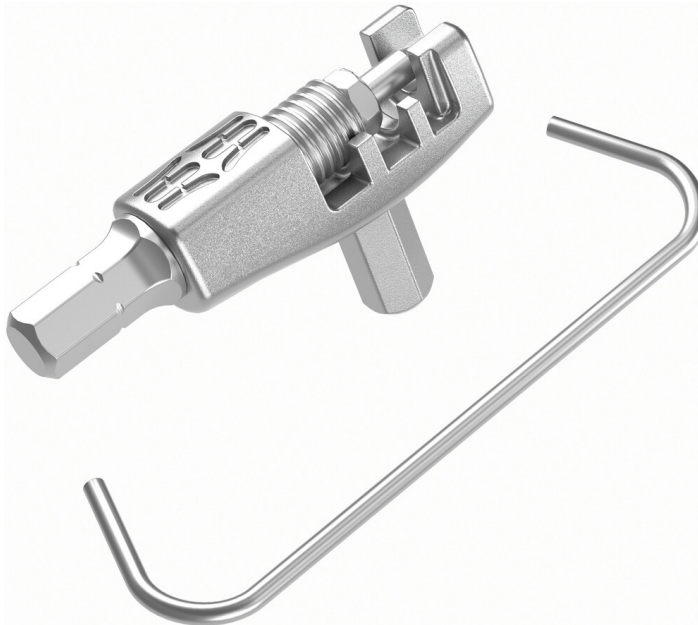

9523 Chain riveter spare part kit, 2 pieces

Accessories

| | | | |
|------------------------|---------------|-------------------------------|-------------|
| EAN: | 4013288227867 | Size: | 15x70x12 mm |
| Part number: | 05136039001 | Weight: | 40 g |
| Article number: | 9523 | Country of origin: | CZ |
| | | Customs tariff number: | 82079030 |

- With chain riveter and chain fastener with exchangeable rivet pin for opening and closing bicycle chains. Suitable for single-speed chains, up to 12-speed

Web link

https://products.wera.de/en/screwdrivers_accessories_9523.html