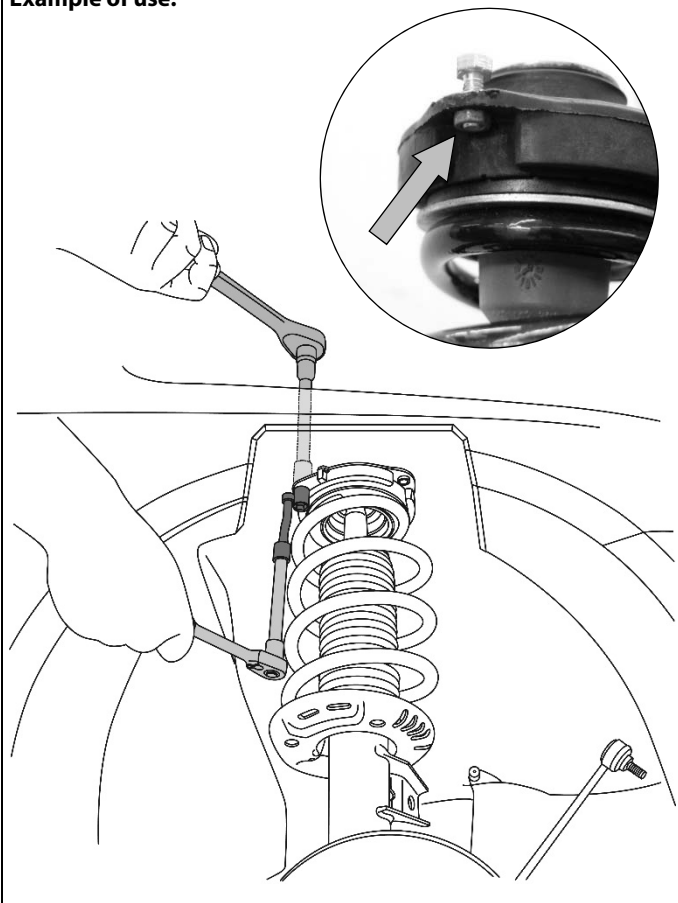

Example of use:

⚠ Warnings and Notes

- Before putting the tool into operation, carry out a visual check to make sure that it is not damaged.
- Always refer to the vehicle manufacturer's data and instructions as only these apply to all work that is carried out on the vehicle.
- All vehicle-specific data stated herein are supplied under reserve and without commitment.