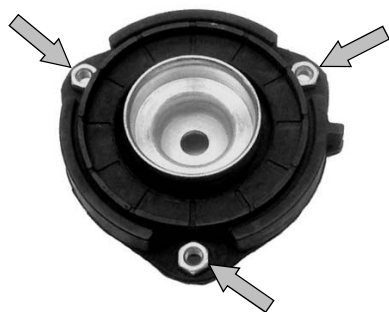

Three-bolt strut mount