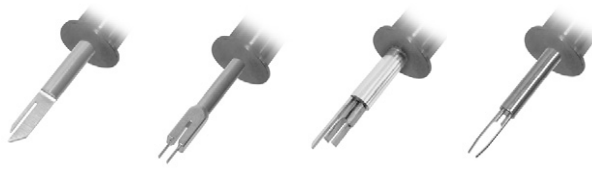

To release terminals from automotive plugs and connectors.

Application

The handy and ergonomic design of the blue anodized aluminium handles ensures safe working.

Due to their very short shape, these terminal tools enable an easy release of cable plug-and-socket connections, even when they are difficult to access.

During the release procedure the barbed hooks are pushed on the terminal by means of the tool forks, so that the cable with the plug can be extracted.

The terminal tool set **KL-0190-28 K** enables, thanks to its range of different insertion tools, the easy release of terminal contacts in automotive electrical connectors without the risk of damage or injury.

Scope of delivery:

KL-0190-2801 KL-0190-2802 KL-0190-2803 KL-0190-2804

KL-0190-2805 KL-0190-2806 KL-0190-2807 KL-0190-2808

KL-0190-2809 KL-0190-2810 KL-0190-2811 KL-0190-2812

KL-0190-2813 KL-0190-2814 KL-0190-2815 KL-0190-2816

Scope of delivery

Part No.	suitable for
KL-0190-28 K	Terminal Tool Set
<i>Consisting of:</i>	
KL-0190-2801	Audi, BMW, Ford, Mercedes, Opel, Renault, Seat, VW
KL-0190-2802	Audi, BMW, Ford, VW
KL-0190-2803	Audi, BMW, Ford, Mercedes, Opel, Renault, Seat, VW
KL-0190-2804	BMW, Ford
KL-0190-2805	Audi, BMW, Mercedes, Opel, Seat, Skoda, VW
KL-0190-2806	Audi, BMW, Mercedes, Opel, Renault, Seat, Skoda, VW
KL-0190-2807	BMW, Mercedes
KL-0190-2808	Audi, Seat, Skoda, VW
KL-0190-2809	Audi, Opel, Renault
KL-0190-2810	BMW, Mercedes
KL-0190-2811	BMW, Mercedes
KL-0190-2812	Audi, BMW, Mercedes, Opel, Seat, VW
KL-0190-2813	BMW, Mercedes, Opel
KL-0190-2814	BMW, Mercedes
KL-0190-2815	Audi, BMW, Opel, VW
KL-0190-2816	BMW, Mercedes
KL-0190-2817	Audi, BMW, Mercedes, Skoda, Opel, Seat, VW
KL-0190-2818	Audi, BMW, Mercedes, Opel, Seat, Skoda, VW
KL-0190-2819	Audi, BMW, Ford, Mercedes, Opel, Renault, Seat, VW