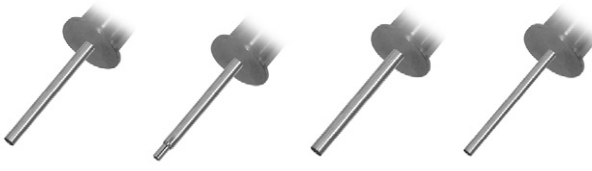

To release terminals from automotive plugs and connectors.

Application

The handy and ergonomic design of the blue anodized aluminium handles ensures safe working.

Due to their very short shape, these terminal tools enable an easy release of cable plug-and-socket connections, even when they are difficult to access.

During the release procedure the barbed hooks are pushed on the terminal by means of the tool forks, so that the cable with the plug can be extracted.

The terminal tool set **KL-0190-28 K** enables, thanks to its range of different insertion tools, the easy release of terminal contacts in automotive electrical connectors without the risk of damage or injury.

Scope of delivery:

KL-0190-2801 KL-0190-2802 KL-0190-2803 KL-0190-2804

KL-0190-2805 KL-0190-2806 KL-0190-2807 KL-0190-2808

KL-0190-2809 KL-0190-2810 KL-0190-2811 KL-0190-2812

KL-0190-2813 KL-0190-2814 KL-0190-2815 KL-0190-2816

Scope of delivery

Part No.	suitable for
KL-0190-28 K	Terminal Tool Set
<i>Consisting of:</i>	
KL-0190-2801	Audi, BMW, Ford, Mercedes, Opel, Renault, Seat, VW
KL-0190-2802	Audi, BMW, Ford, VW
KL-0190-2803	Audi, BMW, Ford, Mercedes, Opel, Renault, Seat, VW
KL-0190-2804	BMW, Ford
KL-0190-2805	Audi, BMW, Mercedes, Opel, Seat, Skoda, VW
KL-0190-2806	Audi, BMW, Mercedes, Opel, Renault, Seat, Skoda, VW
KL-0190-2807	BMW, Mercedes
KL-0190-2808	Audi, Seat, Skoda, VW
KL-0190-2809	Audi, Opel, Renault
KL-0190-2810	BMW, Mercedes
KL-0190-2811	BMW, Mercedes
KL-0190-2812	Audi, BMW, Mercedes, Opel, Seat, VW
KL-0190-2813	BMW, Mercedes, Opel
KL-0190-2814	BMW, Mercedes
KL-0190-2815	Audi, BMW, Opel, VW
KL-0190-2816	BMW, Mercedes
KL-0190-2817	Audi, BMW, Mercedes, Skoda, Opel, Seat, VW
KL-0190-2818	Audi, BMW, Mercedes, Opel, Seat, Skoda, VW
KL-0190-2819	Audi, BMW, Ford, Mercedes, Opel, Renault, Seat, VW