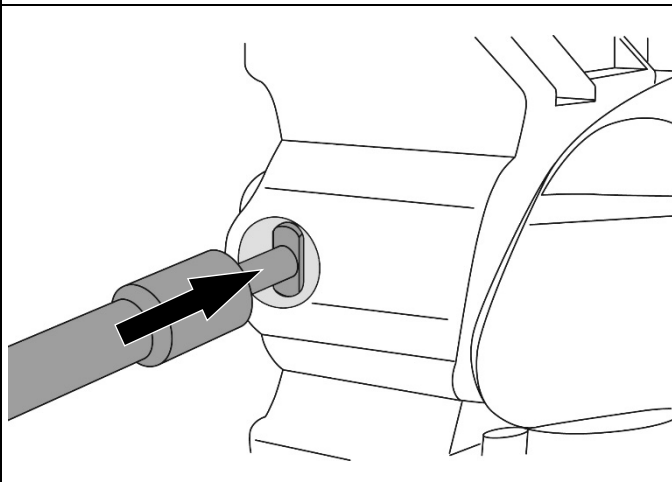

Field of Application

The tool is designed to remove and install the cap on door handles.

Allows the locking hook for the cap on the door handle to be released and locked quickly and professionally.

Necessary to dismantle and mount door handles with cap.

Technical Data

Length: 205mm

Example of use:

Warnings and Notes

- Before each use, visually check the tool to make sure that it is not damaged.
- Always refer to the vehicle manufacturer's data and instructions as only these apply to all work that is carried out on the vehicle.