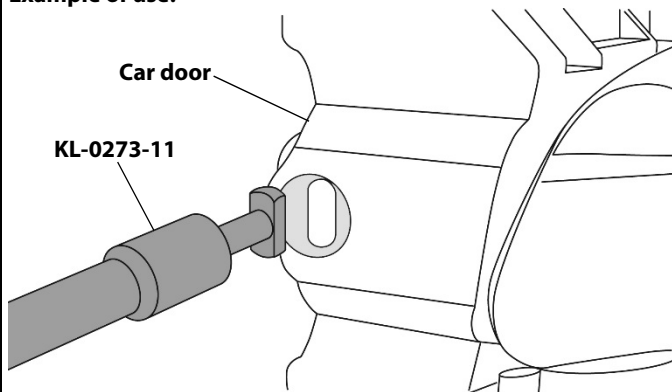

Field of Application

The tool is designed to remove and install the cap on door handles.

Allows the locking hook for the cap on the door handle to be released and locked quickly and professionally.

Necessary to dismantle and mount door handles with cap.

Technical Data

Length: 205mm

Example of use:

Warnings and Notes

- Before each use, visually check the tool to make sure that it is not damaged.
- Always refer to the vehicle manufacturer's data and instructions as only these apply to all work that is carried out on the vehicle.