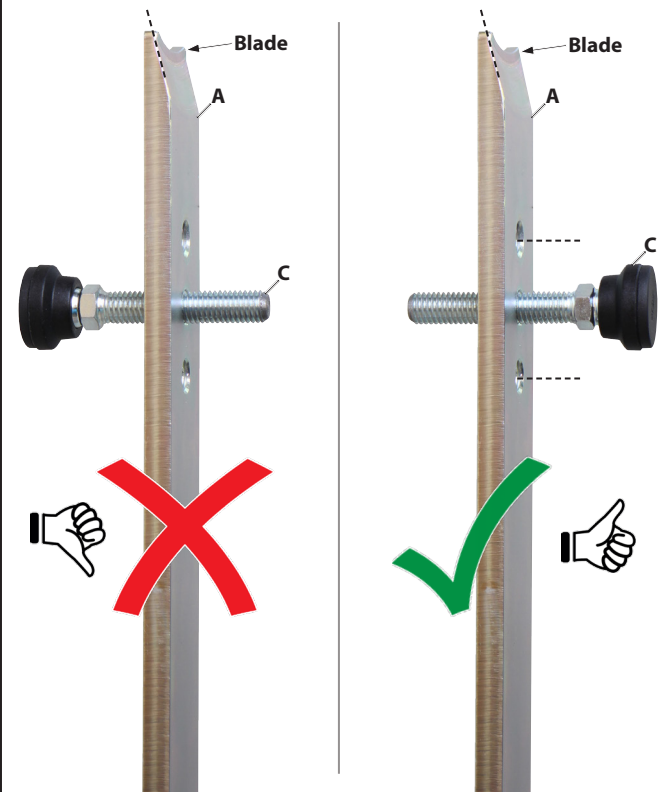

EN

Scope of supply/component overview

| Item | Part no. | Description | Qty. |
|------|----------------|-------------------|------|
| A | KL-0414-2001 | Lever | 1 |
| B | KL-1381-2004 A | Protective handle | 1 |
| C | KL-0414-2002 | Articulated foot | 1 |

Specifications

Length: 610mm

Blade width: 40mm

Weight: 1.5kg

⚠ Safety instructions and regulations

- ✔ **Prior to each use** of the special tools, read and understand all safety instructions and **follow** them for **safe use!**
- ✔ Use the special tool **as intended** and **always** carry out maintenance and repairwork in compliance with the regulations on occupational safety and accident prevention as well as the vehicle manufacturer's instructions!
- ✔ **Before each use**, check the special tool **carefully** for damage, loose parts, or unauthorised modifications. **Never** use it if you notice any such deficiencies!
- ✔ **Always** wear your personal protective equipment (*such as safety goggles, protective gloves, safety shoes*) during work!

📷 1: Screw in the articulated foot [C] accordingly. It is essential to note the installation position in relation to the blade!

Typical application

This application example describes the pressing out of a plugged-in drive shaft on the gearbox.

1. First, loosen all parts required for disassembling the drive shaft according to the manufacturer's specifications.

2. Depending on the support available on the vehicle, screw the articulated foot [C] into one of the three holes on the lever [A] **in the correct position**. 📷 1