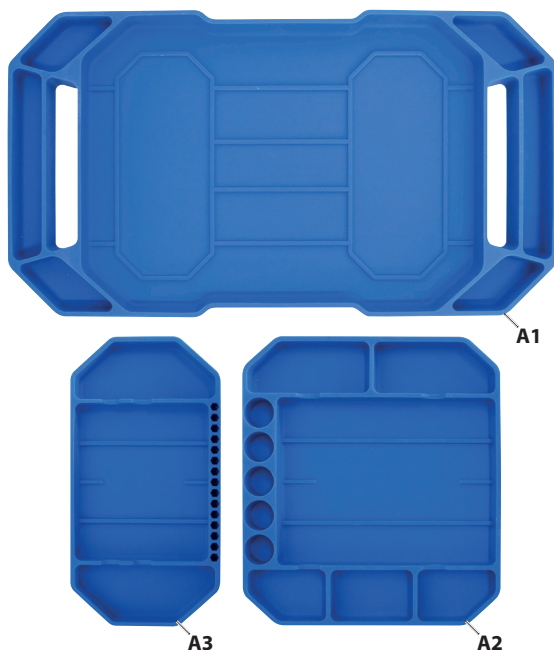

☎ +1-843 / 225 50 15
 ☎ +1-843 / 225 50 20
 ✉ info@gedoretools.com
 🌐 gedore.com

Version 08/2023

4991-101 (EN230608).indd

PRODUCT DESCRIPTION

KL-4991-101 - Silicone storage mat (3 pieces)

Universally suitable for cars, commercial vehicles and vans.

During repair work on the vehicle, the silicone storage mats provide a safe storage place for tools, screws and various small parts. Thanks to the flexible and non-slip surface, the mats can be easily and quickly placed in any position on the vehicle and provide an extremely secure hold. The individual compartments make it possible to store things in an organised and uncluttered manner. Sensitive surfaces and paint are thus protected from scratches and damage. The mats are easy to clean and water- and oil-resistant.

EN

Scope of delivery / single parts overview

Item	Description	Qty.
A1	Silicone storage mat (large)	1
A2	Silicone storage mat (medium)	1
A3	Silicone storage mat (small)	1

Specifications

Material Silicone
 Dimensions mat (large): L 530 x W 295 x H 31mm
 Dimensions mat (medium): L 262 x W 232 x H 25mm
 Dimensions mat (small): L 275 x W 145 x H 25mm
 Total weight: 2.2kg