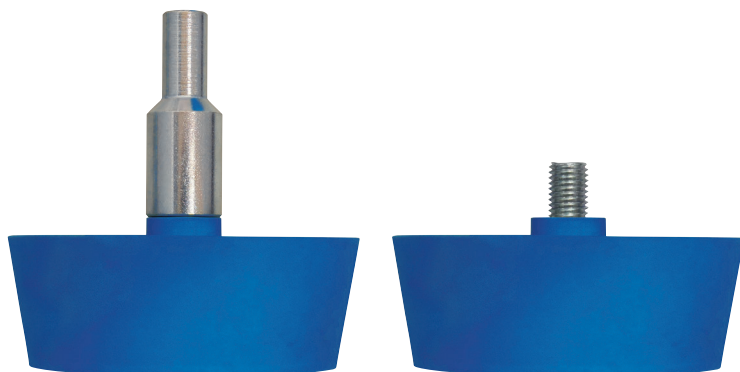

KL-0101-121

Rim Eraser Disc (2 Pieces)

GEDORE Automotive GmbH

Breslauer Straße 41
78166 - Donaueschingen
Postfach 1329
78154 Donaueschingen - GERMANY
☎ +49 (0) 771 / 8 32 23-0
☎ +49 (0) 771 / 8 32 23-90
✉ info.gam@gedore.com
🌐 www.gedore-automotive.com

www.gedore-automotive.com

12/2023

KL-0101-121 (EN231102).indd

PRODUCT DESCRIPTION

KL-0101-121 - Rim eraser disc (2 pieces)

For universal use on aluminium rims and other metallic surfaces.

For quick and easy removal of adhesive residues, e.g. from balancing weights, stickers, trims, etc. Easy to use with conventional axial grinders, cordless screwdrivers or drills thanks to the 5/16" mounting thread or the Ø 6 mm drill chuck adapter.

Scope of supply / single part overview

| Part no. | Description | Qty. |
|-------------|----------------------------|------|
| KL-0101-121 | Rim eraser disc (2 pieces) | 1 |

Specifications

Erasing surface: 26mm x Ø 60mm