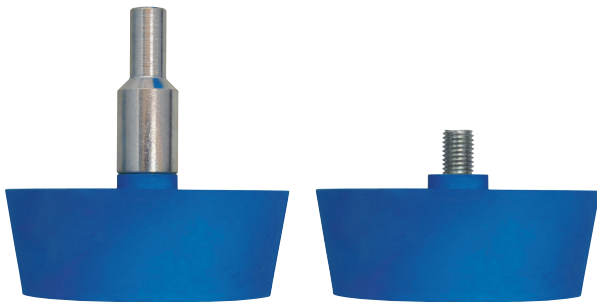

www.gedore-automotive.com

12/2023

KL-0101-121 (EN231102).indd

PRODUCT DESCRIPTION

KL-0101-121 - Rim eraser disc (2 pieces)

For universal use on aluminium rims and other metallic surfaces.

For quick and easy removal of adhesive residues, e.g. from balancing weights, stickers, trims, etc. Easy to use with conventional axial grinders, cordless screwdrivers or drills thanks to the 5/16" mounting thread or the Ø 6 mm drill chuck adapter.

Scope of supply / single part overview

| Part no. | Description | Qty. |
|-------------|----------------------------|------|
| KL-0101-121 | Rim eraser disc (2 pieces) | 1 |

Specifications

Erasing surface: 26mm x Ø 60mm

Receiving thread: 5/16"

Drill chuck adapter: 5/16" to Ø 6mm

Speed range: min. 500/min - max. 4,000/min

SAFETY INSTRUCTIONS AND REGULATIONS

- ✔ Read and understand this product information **before** using the special tool. This serves to familiarise you with the special tool for **safe use!**
- ✔ Use the special tool **as intended** and **always** carry out maintenance and repair work in compliance with the regulations on occupational safety and accident prevention as well as the vehicle manufacturer's instructions!
- ✔ **Before each use**, check the special tool **carefully** for damage, loose parts, or unauthorised modifications. **Never** use it, if you notice any such deficiencies!
- ✔ **Always** wear your personal protective equipment, e.g. safety goggles, protective gloves, safety shoes, during work if necessary!
- ✔ Interrupt your work **immediately** if you are unsure about using the special tool, and contact **GEDORE Automotive GmbH** if necessary!
- ✔ Dispose of the special tool and its packaging material in an environmentally compatible way in accordance with the legal requirements. If necessary, ask your local authorities or **GEDORE Automotive GmbH** about environmentally friendly disposal options!