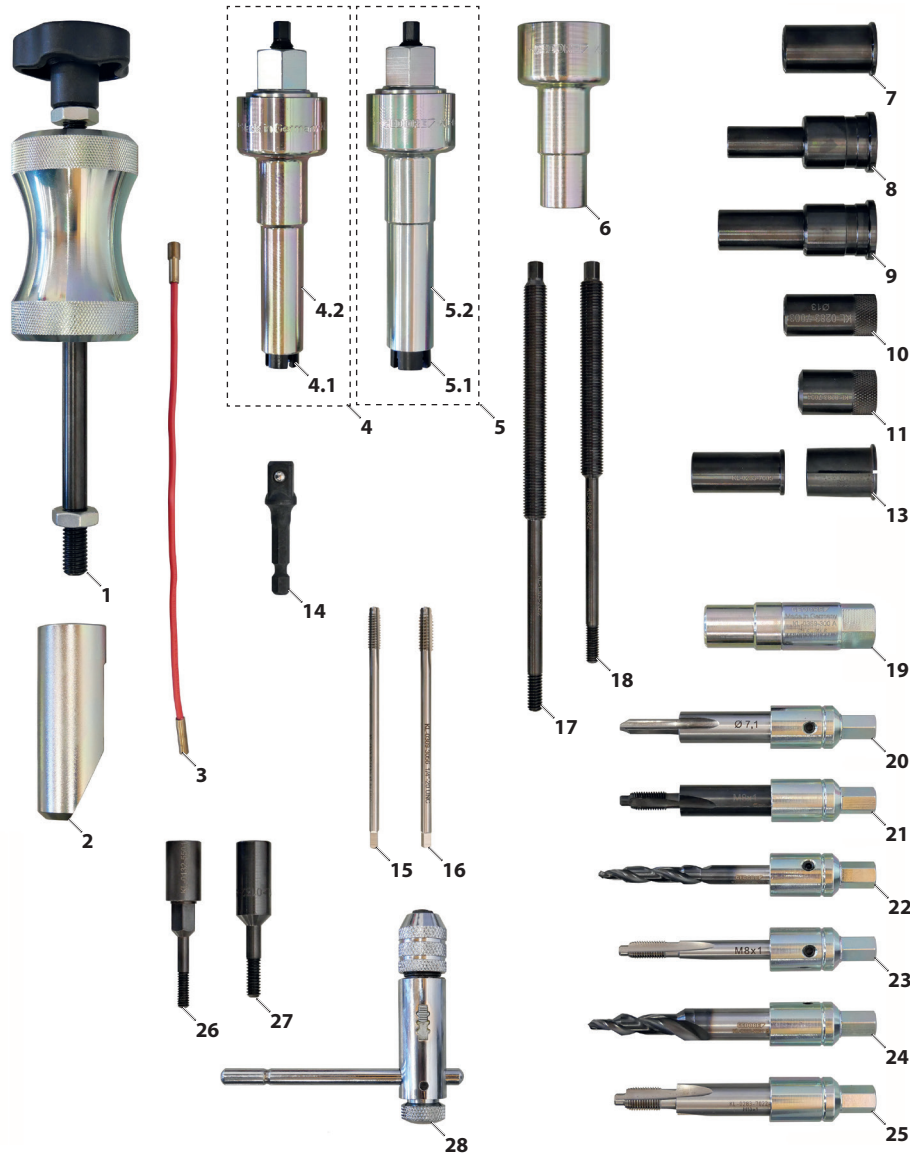

⚠ SAFETY INSTRUCTIONS AND REGULATIONS

- ✔ Read and understand this product information **before using** the special tool. This serves to familiarise you with the special tool for **safe use!**
- ✔ Use the special tool **as intended** and **always** carry out maintenance and repair work in compliance with the regulations on occupational safety and accident prevention as well as the vehicle manufacturer's instructions!
- ✔ **Before each use**, check the special tool **carefully** for damage, loose parts, or unauthorised modifications. **Never** use it, if you notice any such deficiencies!
- ✔ **Always** wear your personal protective equipment, e.g. safety goggles, protective gloves, safety shoes, during work if necessary!
- ✔ Interrupt your work **immediately** if you are unsure about using the special tool, and contact **GEDORE Automotive GmbH if necessary!**
- ✔ Dispose of the special tool and its packaging material in an environmentally compatible way in accordance with the legal requirements. If necessary, ask your local authorities or **GEDORE Automotive GmbH** about environmentally friendly disposal options!