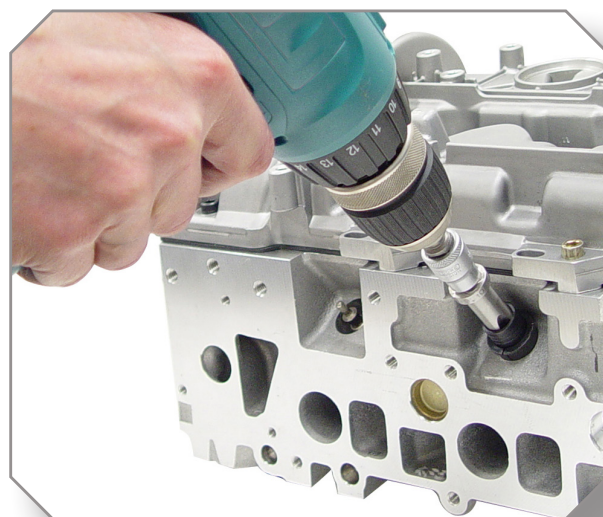

GEDORE

KLANN EXPERIENCE

Product instructions

EN

KL-0132-56 KC

Universal Glow Plug Tool Kit

GEDORE Automotive GmbH

Breslauer Straße 41
78166 - Donaueschingen
Postfach 1329
78154 Donaueschingen - GERMANY
☎ +49 (0) 771 / 8 32 23-0
☎ +49 (0) 771 / 8 32 23-90
✉ info.gam@gedore.com
🌐 www.gedore-automotive.com

Provides a quick and professional repair solution for torn glow plugs on the cylinder head. For precise boring out of the glow plug, removal of the glow plug element and recutting of the glow plug mounting thread. No need to dismantle or replace the cylinder head. Quick boring out of the glow plug using special core drills. Easy removal of the glow plug element using an extraction tool. Simple recutting of the glow plug thread using a tap. Precise centring and exact drilling depth thanks to vehicle-specific guide sleeves. Can also be used universally without guide sleeves for diesel engines with M8x1 and M10x1 mounting threads. Foam insert provides additional space for glow plug spanners, reamers and thread repair kits.