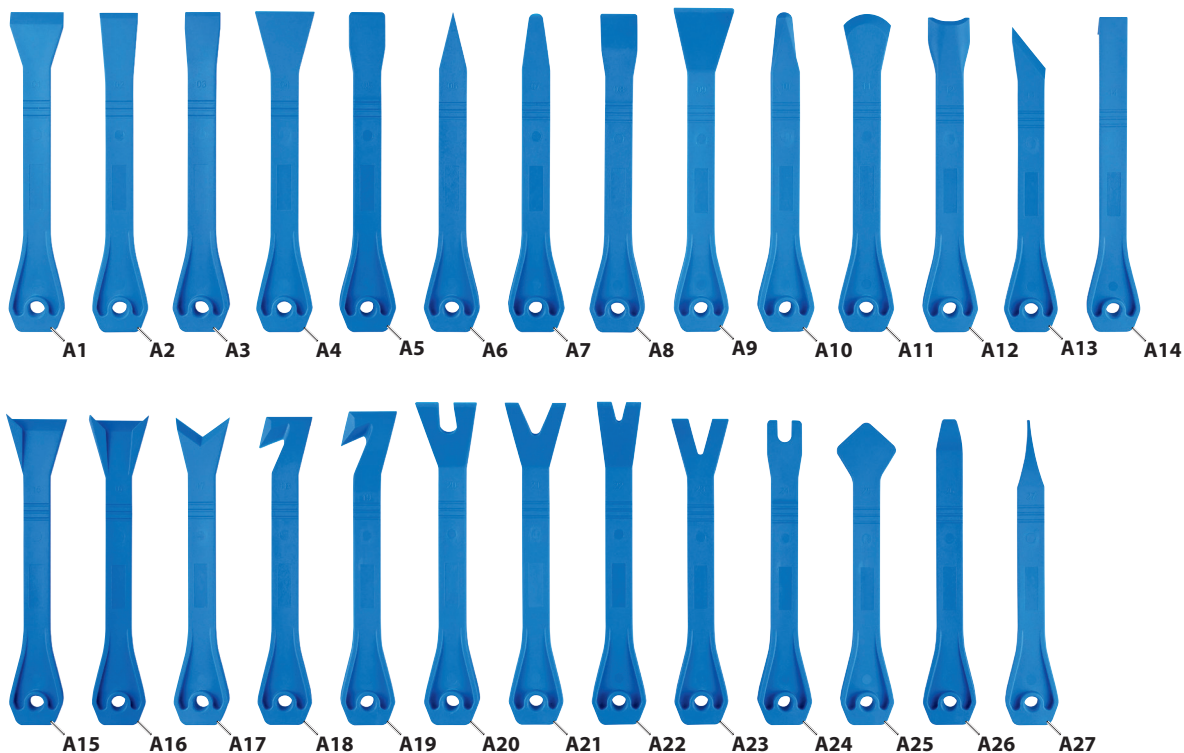

PRODUCT DESCRIPTION

KL-0194-190 - Plastic wedge set, 27 pieces

Universally suitable for cars, commercial vehicles and vans.

Ideal for repair work on the vehicle, for gentle disassembly, for example of trims, coverings, claddings, upholstery, switches, seals on sensitive surfaces and much more.

The set offers a variety of various wedges, made from robust, fibre-reinforced nylon plastic, packed in a well organised storage bag.

SAFETY INSTRUCTIONS AND REGULATIONS

- ✔ Read and understand this product information **before using** the special tool. This serves to familiarise you with the special tool for **safe use!**
- ✔ Use the special tool **as intended** and **always** carry out maintenance and repair work in compliance with the regulations on occupational safety and accident prevention as well as the vehicle manufacturer's instructions!
- ✔ **Before each use**, check the special tool **carefully** for damage, loose parts, or unauthorised modifications. **Never** use it, if you notice any such deficiencies!
- ✔ **Always** wear your personal protective equipment, e.g. safety goggles, protective gloves, safety shoes, during work if necessary!
- ✔ Interrupt your work **immediately** if you are unsure about using the special tool, and contact **GEDORE Automotive GmbH** if necessary!
- ✔ Dispose of the special tool and its packaging material in an environmentally compatible way in accordance with the legal requirements. If necessary, ask your local authorities or **GEDORE Automotive GmbH** about environmentally friendly disposal options!