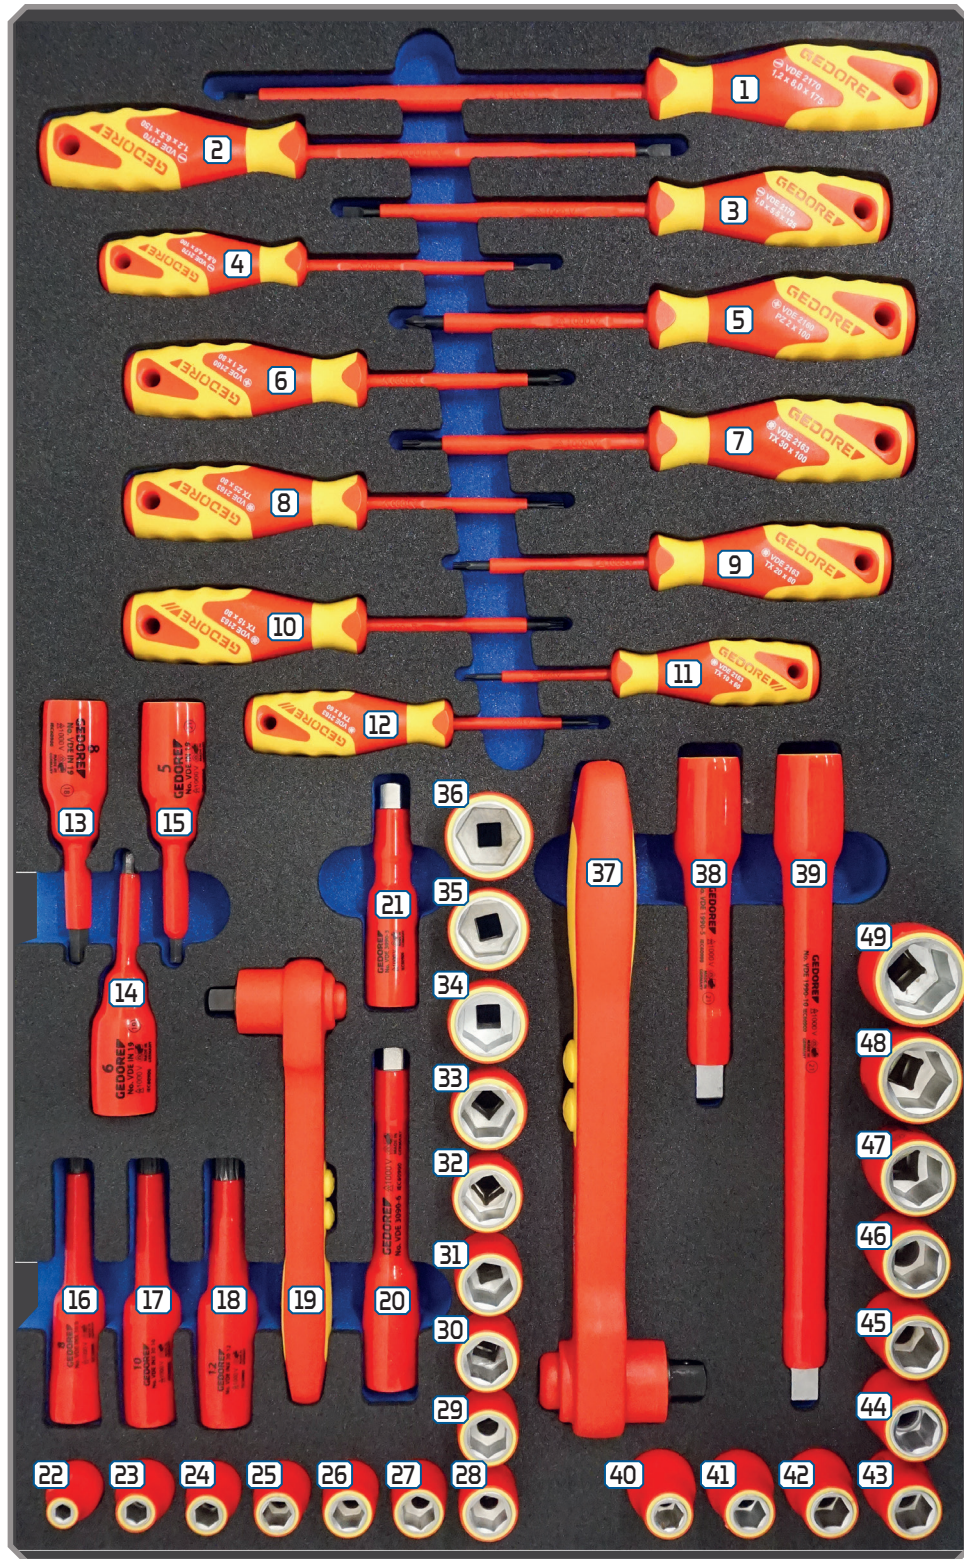

KL-4600-200

Tool Trolley with 103-Piece High-Voltage Assortment

Product information

EN

 Read and understand before use!

www.gedore-automotive.com

GEDORE Automotive GmbH

Breslauer Straße 41
78166 - Donaueschingen
Postfach 1329
78154 Donaueschingen - GERMANY

+1-843 / 225 50 15
+1-843 / 225 50 20
info@gedoretools.com
gedore.com

Version 1 - 10/2023

KL-4600-200 (EN231002).indd

Product description

Insert for drawer 1

EN

KL-4600-200 - Tool trolley with 103-piece high-voltage assortment
Fits universally for hybrid and electric vehicles.

Scope of delivery / Insert for drawer 1

Item	Part no.	Description	Qty.
1	VDE 2170 8	VDE screwdriver, 8mm	1
2	VDE 2170 6.5	VDE screwdriver, 6.5mm	1
3	VDE 2170 5.5	VDE screwdriver, 5.5mm	1
4	VDE 2170 4	VDE screwdriver, 4mm	1
5	VDE 2160 PZ 2	VDE screwdriver, PZ 2	1
6	VDE 2160 PZ 1	VDE screwdriver, PZ 1	1
7	VDE 2163 TXT30	VDE screwdriver, TX 30mm	1
8	VDE 2163 TXT25	VDE screwdriver, TX 25mm	1
9	VDE 2163 TXT20	VDE screwdriver, TX 20mm	1
10	VDE 2163 TXT15	VDE screwdriver, TX 15mm	1
11	VDE 2163 TXT10	VDE screwdriver, TX 10mm	1
12	VDE 2163 TX T8	VDE screwdriver, TX 8mm	1
13	VDE IN 19 8	VDE screwdriver bit socket 1/2", hexagon socket, 8mm	1
14	VDE IN 19 6	VDE screwdriver bit socket 1/2", hexagon socket, 6mm	1
15	VDE IN 19 5	VDE screwdriver bit socket 1/2", hexagon socket, 5mm	1
16	VDE INX 30 8	VDE screwdriver bit socket 3/8" XZN M8	1
17	VDE INX 30 10	VDE screwdriver bit socket 3/8" XZN M10	1
18	VDE INX 30 12	VDE screwdriver bit socket 3/8" XZN M12	1
19	VDE 3093 U	VDE reversible ratchet 3/8"	1
20	VDE 3090-6	VDE extension 3/8", 150mm	1
21	VDE 3090-3	VDE extension 3/8", 75mm	1
22	VDE 30 6	VDE socket spanner insert 3/8", hexagon socket, 6mm	1
23	VDE 30 8	VDE socket spanner insert 3/8", hexagon socket, 8mm	1
24	VDE 30 9	VDE socket spanner insert 3/8", hexagon socket, 9mm	1
25	VDE 30 10	VDE socket spanner insert 3/8", hexagon socket, 10mm	1