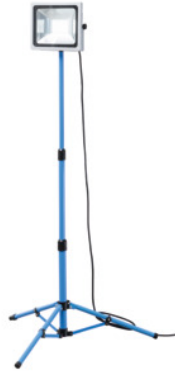

HEDI

LED floodlight with stand, 230 V, Power consumption: 50W

Order data

Order number	081123 50
GTIN	4003644019380
Item class	08B

Description

Version:

Stand can be extended for stepless height adjustment 0.8 to 1.75 m, LED floodlight with switch.

Technical description

Illumination	2250 - 4000 lm
Power supply	Mains operated
Connection cable length	5 m
Nominal voltage	230 V
Overall height	350 mm
Overall length	360 mm
Overall width	300 mm
Product name attribute	230 V
Type of product	Floodlight