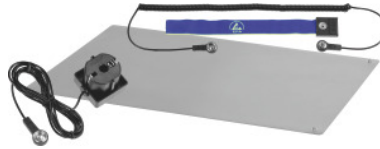

## ESD starter set, Table mat dimensions: 600X900mm

#### Version:

Set consisting of: 1 pc. fabric grounding wristband, blue, such as No. 972802 size B. Grounding plug No. 972821 size DE1W. Grounding module No. 972821 size DE1W. Grounding spiral cable with press stud, No. 972811 size 10.3. Table mat, colour platinum grey, No. 972555 size 600x900.

### Technical description

Width	600 mm
Depth	900 mm
Colour	platinum grey
electrostatic characteristic	EGB/ESD
Type of product	ESD range