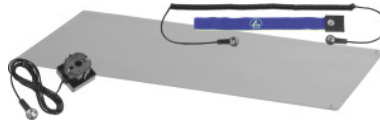

**ESD starter set, Table mat dimensions: 600X1200mm****Order data**

Order number	972850 600X1200
GTIN	4507989017921
Item class	98E

**Description****Version:**

Set consisting of: 1 pc. fabric grounding wristband, blue, such as No. 972802 size B. Grounding plug No. 972821 size DE1W. Grounding module No. 972821 size DE1W. Grounding spiral cable with press stud, No. 972811 size 10.3. Table mat, colour platinum grey, No. 972555 size 600×1200.

**Note:**

**In conjunction with an ESD floor mat, satisfies the minimum requirements of an EPA.**

**Technical description**

Colour	platinum grey
Depth	1200 mm
Width	600 mm
electrostatic characteristic	EGB/ESD
Type of product	ESD range

**Accessories**

ESD table mat Type 600X1200	972555 600X1200
Fabric grounding wristbandPress stud 4.0 mm. Colour B	972801 B

Grounding spiral cable Press stud connection 10,3 mm

972811 10,3

Grounding module Press stud 10.3 mm. Press stud connection DE1W