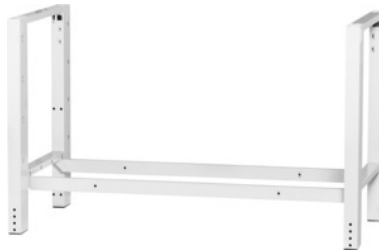

Garant GRIDLINE

Frame with support legs for Ready-to-go workbench Height 850 mm, Width of usable size / type: 1200/3mm**Order data**

Order number	927241 1200/3
GTIN	4062406108106
Item class	9GG

Description**Version:**

Frame for assembly of a Ready-to-go workbench. Supplied with support legs.

Suitable for:

Suitable for casing height 600 mm. Arrangement of 3 casings 16G.

Colour:

Light grey RAL 7035, **powder-coated**.

Technical description

Depth	700 mm
Weight	17.8 kg
Width	1300 mm
Series	Ready-to-go
Series	Ready-to-go
Height	800 mm
suitable for worktop depth	750 mm
Design version	Steel hollow section construction
Material thickness	1 mm