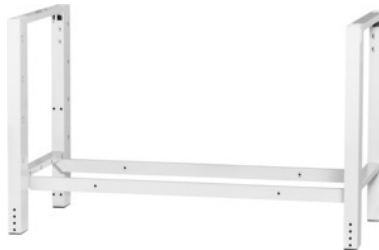

## Frame with support legs for Ready-to-go workbench Height 850 mm, Width of usable size / type: 1200/2mm

#### Suitable for:

Suitable for casing height 600 mm. Arrangement of 2 casings 24G.

### Technical description

Series	Ready-to-go
Series	Ready-to-go
Width	1300 mm
Depth	700 mm
Weight	17.8 kg
Height	800 mm
suitable for worktop depth	750 mm
Design version	Steel hollow section construction
Material thickness	1 mm