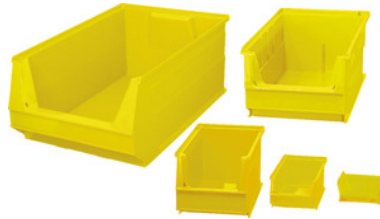

## PE open storage bin set, yellow, Type: SB2

#### Suitable for:

Storage bin racks No. 914920, 928235, Multifix 928201 (but not sizes SB2 or SB3Z), for roller cabinets No. 918583 size TB3, for rack panels No. 940705 size S in modular cabinets and for shelving cabinets / wall cabinets No. 944003 – 944039 and No. 943901 to 943907. In addition, the bin support No. 955810 size 100 allows small open storage bins No. 963321 size SB6 and SB5 to be hung individually on perforated panels.

### Technical description

Facility to apply labels	by means of labelling strips
Contents per box	10
Width	310 mm
Stop in drawers	no
prepared for cover	yes
Type	SB2
prepared for viewing window as loose goods divider	no
Height	200 mm
prepared for viewing window	yes

stackable	yes
Depth	500 mm
prepared for EAN code on the rear	no
Material	Polyethylene
Width internal	280 mm
Internal depth	445 mm
Capacity	23.1 l
Product name attribute	yellow
Colour	yellow
Type of product	Open storage bins