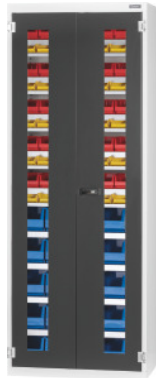

Garant**Shelving cabinet with viewing window swing doors, Height: 2000mm****Order data**

Order number	944005 2000
GTIN	4062406136437
Item class	9GI

Description**Version:**

Mountings for storage shelves at 25-mm intervals.

Equipped shelf cabinet in 30×11G.

Doors reinforced on the inside and can be locked by 2-component Haptoprene® push handle using a cylinder lock.

Fitted with:

Number of storage bins: 30 × No. 963321 size SB6; 30 × No. 963321 size SB5; 20 × No. 963321 size SB4

Supplied with:

Cabinet with shelves and open storage bins.

Colour:

Body RAL 7035 light grey, doors RAL 7016 anthracite **powder-coated**.

Note:

- **For single open storage bins see No 963321.**
- **For individual storage shelves see No. 944061, 944065.**