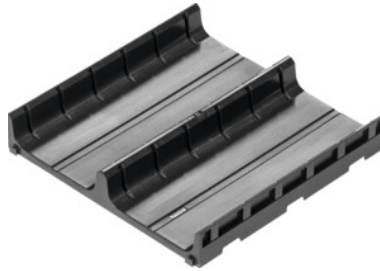

Garant GRIDLINE

Trough height 25 mm 1K, Width×depth in G / type: 6X6/2**Order data**

Order number	951415 6X6/2
GTIN	4062406151706
Item class	9GB

Description**Version:**

Troughs and divider plates of plastic. Troughs slotted on the inside for division using divider plates.

Technical description

Width	150 mm
Depth	150 mm
Width in G	6
Depth in G	6
suitable divider plates	No. 951275 size A
Number of compartments in box	2
Total number of troughs	2
Type of product	Trough insert

Accessories

Trough divider platesSet 10 pieces Type A

951275 A