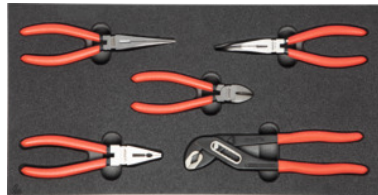

Pliers set, Number of tools: 5

Order data

Order number	954305 5
GTIN	4062406155773
Item class	91A

Description

Version:

Popular tool sets in two-colour moulded PE rigid foam inlays. The closed-pore foam is oil-resistant and does not absorb liquids of any sort. **Upper layer is anthracite**, the underlying **contrast colour is grey**, thereby indicating any missing tools.

Supplied with:

Rigid foam inlay, empty No. 952001 size 954305: 1 pc.
 HOLEX combination pliers, vanadium No. 703000 size 180: 1 pc.
 HOLEX water pump pliers No. 706151 size 250: 1 pc.
 HOLEX snipe-nose pliers No. 713200 size 200: 1 pc.
 HOLEX snipe-nose pliers, angled No. 713600 size 200: 1 pc.
 HOLEX side cutter No. 725250 size 160: 1 pc.
 Degree of fill of a drawer in units: 10×20
 Width: 250 mm
 Depth: 500 mm
 Width in G: 10
 Depth in G: 20

Technical description

Depth in G	20
Number of tools	5
Width	250 mm

Depth	500 mm
Width in G	10
Weight	1.36 kg
Rigid foam quality LD45, thickness	30 mm
Degree of fill of a drawer in units	10×20
Type of product	Rigid foam inlay

Accessories

Water pump pliers with plastic coating overall length 250 mm	706150 250
Water pump pliers with plastic coating Overall length 250 mm	706151 250
Vanadium combination pliers, bright finished overall length 180 mm	703000 180
Snipe nose pliers, straight, bright finished overall length 200 mm	713200 200
Rigid foam inlay for tool sets suitable for rigid foam set 954305	952001 954305
Snipe nose pliers, angled, bright finished overall length 200 mm	713600 200
Diagonal side cutter, bright finish overall length 160 mm	725250 160