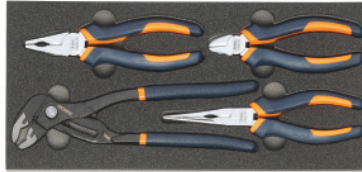

Garant**Pliers set, Number of tools: 4****Order data**

Order number	955230 4
GTIN	4062406158347
Item class	91A

Description**Version:**

Popular tool sets in two-colour moulded PE rigid foam inlays. The closed-pore foam is oil-resistant and does not absorb liquids of any sort. **Upper layer is anthracite**, the underlying **contrast colour is grey**, thereby indicating any missing tools.

Supplied with:

Rigid foam inlay, empty No. 952001 size 955230: 1 pc.
GARANT water pump pliers No. 706001 size 250: 1 pc.
GARANT side cutter No. 724840 size 160: 1 pc.
GARANT snipe-nose pliers No. 713040 size 200: 1 pc.
GARANT combination pliers No. 700940 size 180: 1 pc.

Technical description

Depth	176 mm
Number of tools	4
Width	383 mm
Version	with pliers
Rigid foam quality LD45, thickness	30 mm
suitable for shadowboard depth	176 mm
Type of product	Rigid foam inlay

Accessories

Combination pliers, chrome-plated, with 2-component grips overall length 180 mm

700940 180

Water pump pliers with stepped fine adjustment, black overall length 250 mm

706000 250

Diagonal side cutter chrome-plated, with grips overall length 160 mm