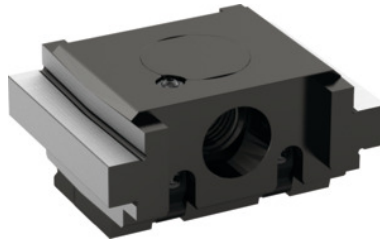

Garant**Spindle nut with left-hand pivot function, Type: 125****Order data**

Order number	363098 125
GTIN	4062406221515
Item class	310

Description**Version:**

When using a centre jaw in order that the left-hand side is pivoted.

Technical description

suitable for colour code	Xtric 125
Series	Xtric
Type of product	Spare part clamp