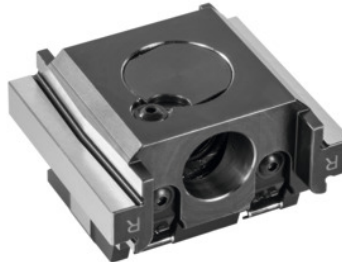

Garant**Spindle nut with right-hand pivot function, Type: 125****Order data**

Order number	363099 125
GTIN	4062406229894
Item class	310

Description**Version:**

For converting a rigid Xtric into a pivoted Xtric.

Technical description

Series	Xtric
suitable for colour code	Xtric 125
Type of product	Spare part clamp