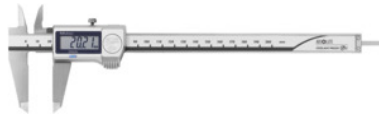

Mitutoyo**Digital caliper IP67, Measuring range: 200mm****Order data**

Order number	412623 200
GTIN	4946368693989
Item class	44A

Description**Version:**

Electronic caliper with absolute electronics and large easy-to-read display. Resistant to water, oil, and dust. Low energy consumption permits 18000 h continuous use on a single battery (size 300: 5000 h). The device is turned on automatically when it is moved and switches off automatically when not used for about 20 minutes.

Function:

IP67: Protected against intermittent immersion in water and protected against penetration by dust (dust-tight), also completely protected against touching.

Supplied with:

1 battery No. 081560 size 357.

Technical description

Depth gauge	rectangular 3.7×1.4
Measuring range	0 - 200 mm
Calibration	A1
Standard	ISO 13385
Depth gauge available	yes
Scale divisions	0.01 mm
Auto switch-off	yes
Working time	15000 h
Jaw length	50 mm

Measured value saving	Once-off setting of the zero position
Number of batteries contained	1
Article no of the battery / rechargeable battery fitted	081560 357
IP Index of Protection	IP 67
Power supply	Battery-powered
Measurement deviation E MPE	± 0.02 mm
Measurement technology	digital
Material	Stainless steel, INOX
all parts	hardened
Packaging	sturdy box
Type of product	Universal calipers