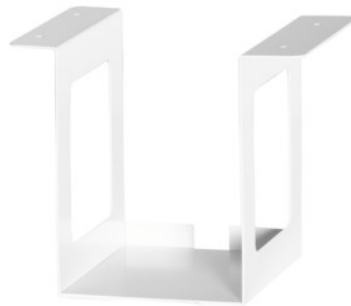

Garant**PC holder, Type: S****Order data**

Order number	928752 S
GTIN	4062406281724
Item class	91P

Description**Version:**

PC support of sheet metal for bolting to a worktop. Attachment position can be freely selected. For upright storage of the PC.

Colour:

Light grey RAL 7035, **powder-coated**.

Technical description

Weight	1.2 kg
Depth	185 mm
Height	200 mm
Width	230 mm
Usable width	145 mm
Shelf load capacity / maximum distributed shelf load (on metal)	15 kg