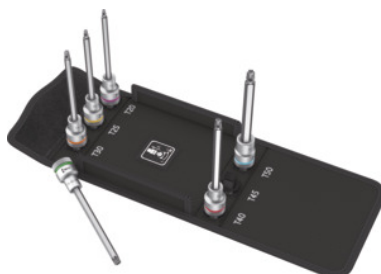

## Set of bit sockets, for Torx®, 1/2 inch square drive 6 pieces, long

### Description

**Version:**

**Drive components / connecting parts to DIN 3122 / 3123;  
sockets to DIN 3124.**

Internal / external square drives to **DIN 3120.**

**Application:**

For internal Torx® screws with thread M4 – M10.

**Material:**

Chrome molybdenum steel, matt chrome-plated.

**Supplied with:**

Screwdriver sockets: 6 pcs. size TX20; TX25; TX30; TX40; TX45; TX50

Presented in a: Textile wallet with hook and loop fastener

### Technical description

Number of pieces	6
Square drive	1/2 in
Drive profile	Screwdriver for TORX® screws
Length	165 mm
Width	140 mm

Height	65 mm
Type of product	Socket insert