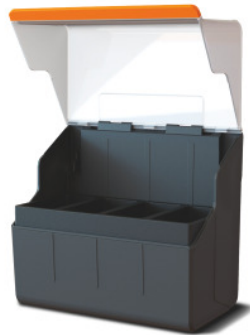

Garant

Foam inlay, Size: M

Order data

Order number	096906 M
GTIN	4062406576219
Item class	01C

Description

Version:

Foam inlay for storing four safety glasses, which can be used for the storage box No. 096900 M.

Colour: anthracite

Internal length: 249 mm

Internal depth: 131 mm

Internal height: 222 mm

Weight: 759 g

Technical description

Internal height	222 mm
Internal depth	131 mm
Weight	759 g
Internal length	249 mm
Colour	anthracite
Type of product	Glasses case