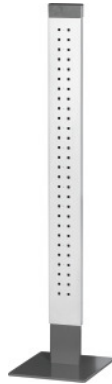

Garant UNI LINE**UNI Panel, Type: S****Order data**

Order number	955440 S
GTIN	4062406583286
Item class	9GC

Description**Version:**

Slender folded sheet metal column, double-panelled with perforated back panel on both sides
 □ 9×9 mm on a 37 mm grid for attaching perforated panel accessories and Easyfix hooks and holders. Sturdy base plate in anthracite permits easy set up and movement.

Colour:

Two-tone **powder-coated**, silver combined with anthracite RAL 7016. **Not configurable.**

Note:

Marking boards can be found under no. 955442 - 955444. Matching pictograms (for various applications) for marking boards can be found under no. 955474

Hoffmann perforated panel grid interval: 9×9

Height: 1375 mm

Depth: 380 mm

Width: 300 mm

Safe working load: 30 kg

Weight: 17 kg

Technical description

Series	Panel
--------	-------

Depth	380 mm
Width	300 mm
Height	1375 mm
Safe working load	30 kg
Weight	17 kg
Hoffmann perforated panel grid interval	9×9
Type of product	Perforated panel stand