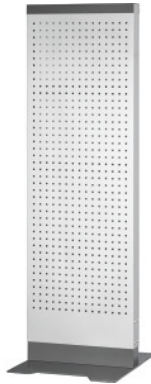

Garant UNILINE

UNI Wall stationary, Type: M**Order data**

Order number	955450 M
GTIN	4062406584597
Item class	9GC

Description**Version:**

Very sturdy double-walled column made from sheet metal, perforated panels that can be used on both sides □ 9×9 mm on a 37 mm grid for attaching perforated panel accessories and Easyfix hooks and holders. Sturdy base plate in anthracite permits easy set up and movement.

Colour:

Two-tone **powder-coated**, silver combined with anthracite RAL 7016. **Not configurable.**

Note:

See No. 955453 for marking attachment. Suitable pictograms (various application purposes) for marking attachment can be found under No. 955474.

Technical description

Height	1920 mm
Width	600 mm
Safe working load	75 kg
Usable width	600 mm
Depth	750 mm

Series	Wall
Hoffmann perforated panel grid interval	9×9
Type of product	Perforated panel stand