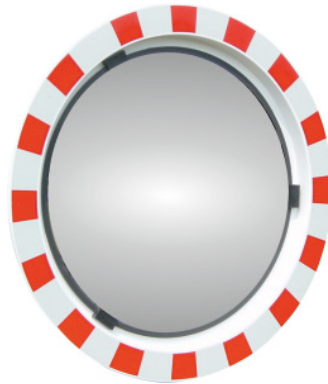

## Traffic mirror, round, Type: 80

### Description

**Version:**

For a better overview of difficult-to-see and dangerous transport routes and complex industrial plants. Minimisation of the risk of accidents. Made from impact-resistant acrylic glass.

For greater safety on complex traffic routes, without distortion. Impact-resistant polyester frame with reflective red/white 3M film.

**Application:**

Suitable for use indoors and outdoors.

**Supplied with:**

### Technical description

Ø	80 cm
Observation distance	0 - 20 m
Type of product	Safety mirror