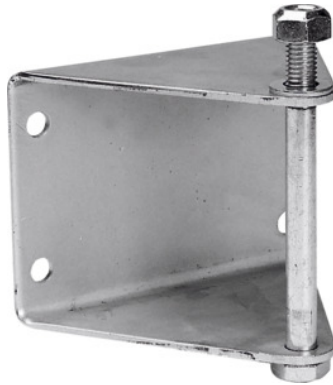

**Pivoting mounting plate for No. 080074****Order data**

Order number	080084
GTIN	4030704035004
Item class	08A

Description**Version:**

Mounting plates for attaching hose reels to the wall with 120° pivoting range.

Function:

IP20: No protection against penetration by foreign bodies with $\varnothing < 12$ mm, however touching should be avoided, and no protection against water.

Technical description

Pivot range	120°
suitable for	080074
Type of product	Installation plate