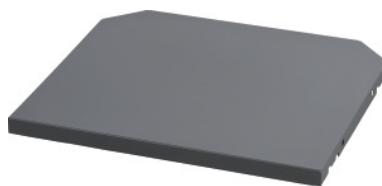

Garant UNILINE

Storage shelf with cable pass-through for U-shape, Type: L**Order data**

Order number	955483 L
GTIN	4062406785550
Item class	9GC

Description**Version:**

Storage shelf made from sheet metal for the UNI Tower. Storage shelves are secured against tipping with Easyfix plastic plugs.

Rear two corners are tapered at 45° to allow cables to pass through. Schuko plug can be passed through the corner of the storage shelf.

Suitable for:

UNI Tower; UNI Z-Tower.

Colour:

RAL 7016 anthracite, **powder coated. Not configurable.**

Technical description

Shelf load capacity / maximum distributed shelf load (on metal)	100 kg
Width	690 mm
Shelf thickness	30 mm
Depth	478 mm
Height	30 mm
Height adjustment interval	37 mm
Type of product	Storage shelf