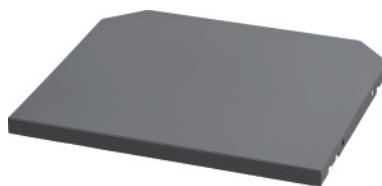

Garant UNILINE

Storage shelf with cable pass-through for U-shape, Type: M**Order data**

| | |
|--------------|---------------|
| Order number | 955483 M |
| GTIN | 4062406785543 |
| Item class | 9GC |

Description**Version:**

Storage shelf made from sheet metal for the UNI Tower. Storage shelves are secured against tipping with Easyfix plastic plugs.

Rear two corners are tapered at 45° to allow cables to pass through. Schuko plug can be passed through the corner of the storage shelf.

Suitable for:

UNI Tower; UNI Z-Tower.

Colour:

RAL 7016 anthracite, **powder coated. Not configurable.**

Technical description

| | |
|---|---------------|
| Height adjustment interval | 37 mm |
| Shelf load capacity / maximum distributed shelf load (on metal) | 100 kg |
| Height | 30 mm |
| Shelf thickness | 30 mm |
| Depth | 478 mm |
| Width | 540 mm |
| Type of product | Storage shelf |